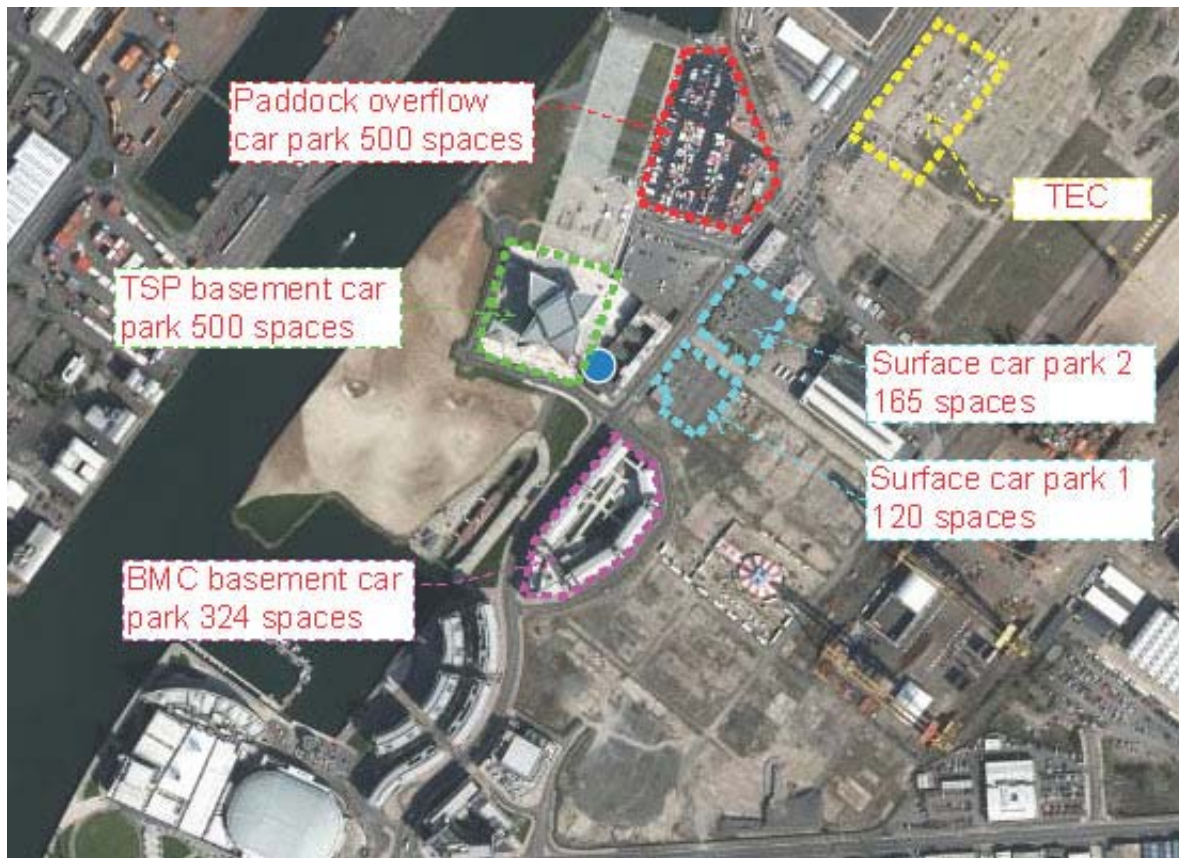

Paddock overflow Car park

- Opposite TEC
- Parking charge - £5.00 flat fee
- Payment by cash only

Surface Car Parks

- 150m from TEC
- Parking charge - £1.50 first hr, £1.00 every hr thereafter (Category A events £5.00 flat fee)
- Payment by cash at pay machines (coins only)

Titanic Belfast (TSP) Basement Car Park

- 150m from TEC
- Parking charge - £1.50 first hr, £1.00 every hr thereafter
- Payment by cash (notes and coins) and credit card at pay stations

Belfast Met (BMC) Basement Car Park

- 250m from TEC
- Parking charge - £1.00 first hr, £1.00 every hr thereafter (Category A events £5.00 flat fee)
- Payment by cash (notes and coins) and credit card at pay stations